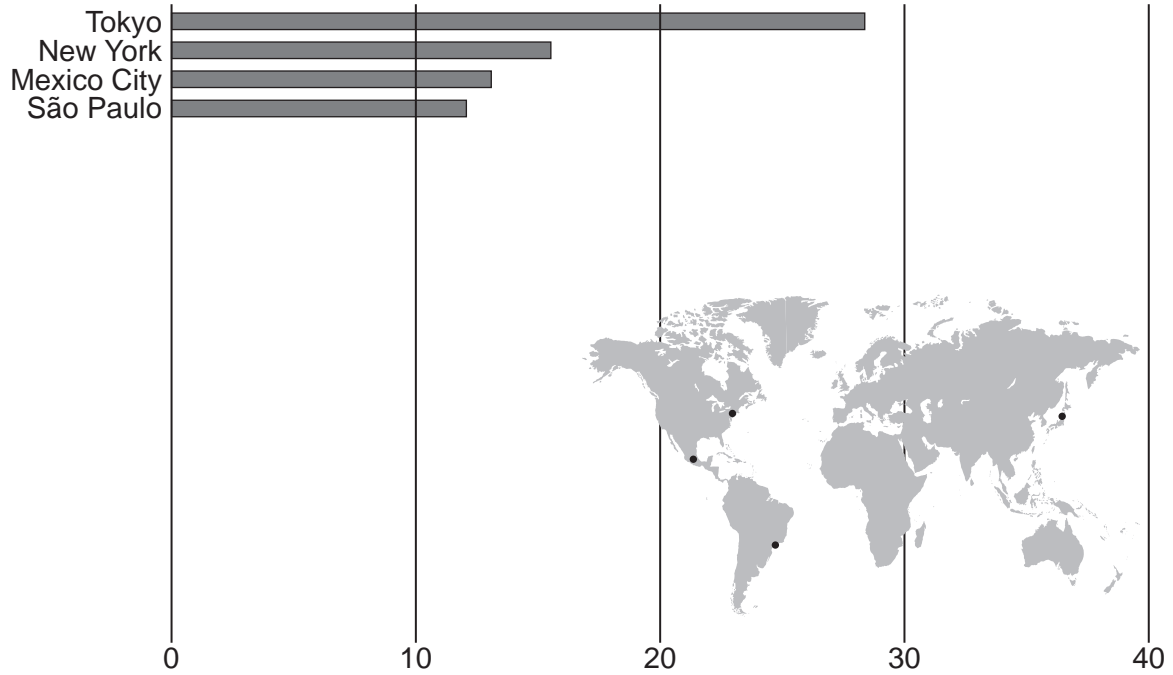

Fig. 1 for Question 3

Some features associated with the movement of tectonic plates

Fig. 2 for Question 4

Age/sex pyramids for Mexico, an LEDC in North America, in 1960 and 1990 and predicted for 2020

Fig. 3 for Question 5

Population change in the UK, an MEDC in Europe, by natural increase and net migration, 1978–2007

Fig. 4 for Question 6

Cities with over 10 million people in 1980 and 2010

1980

Population (millions)

2010

Population (millions)