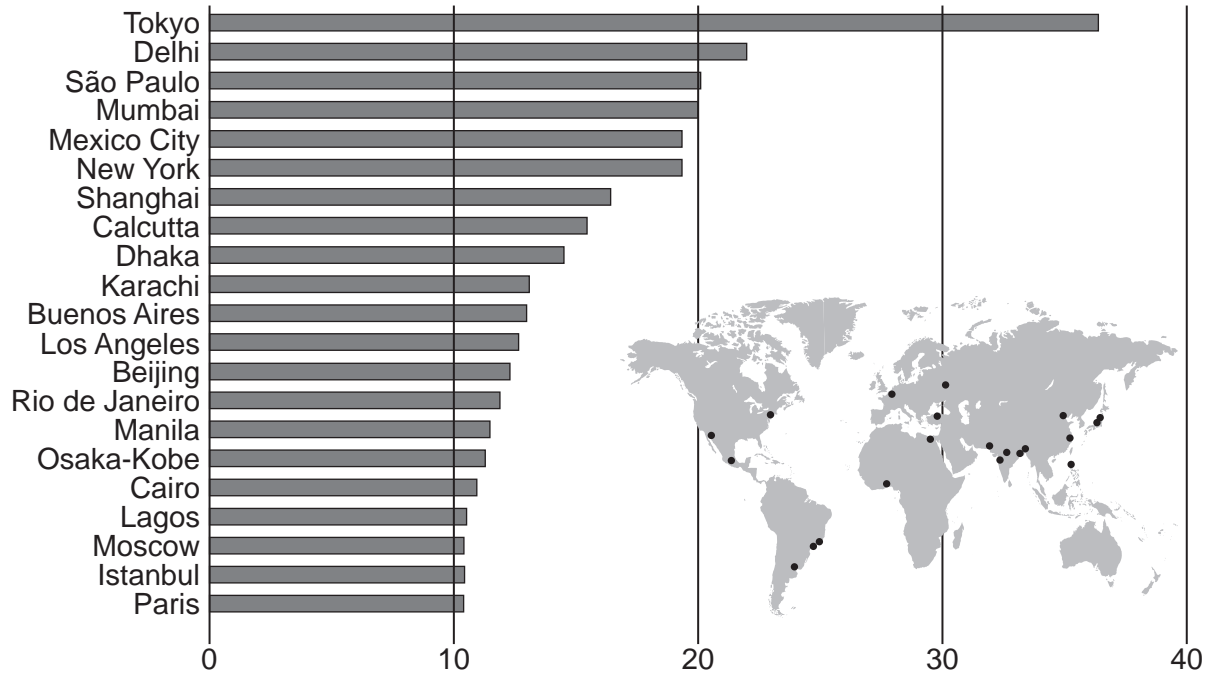

Fig. 1 for Question 3

Some features associated with the movement of tectonic plates

Fig. 2 for Question 4

Age/sex pyramids for Mexico, an LEDC in North America, in 1960 and 1990 and predicted for 2020

Fig. 3 for Question 5

Population change in the UK, an MEDC in Europe, by natural increase and net migration, 1978–2007

Fig. 4 for Question 6

Cities with over 10 million people in 1980 and 2010

1980

Population (millions)

2010

Population (millions)